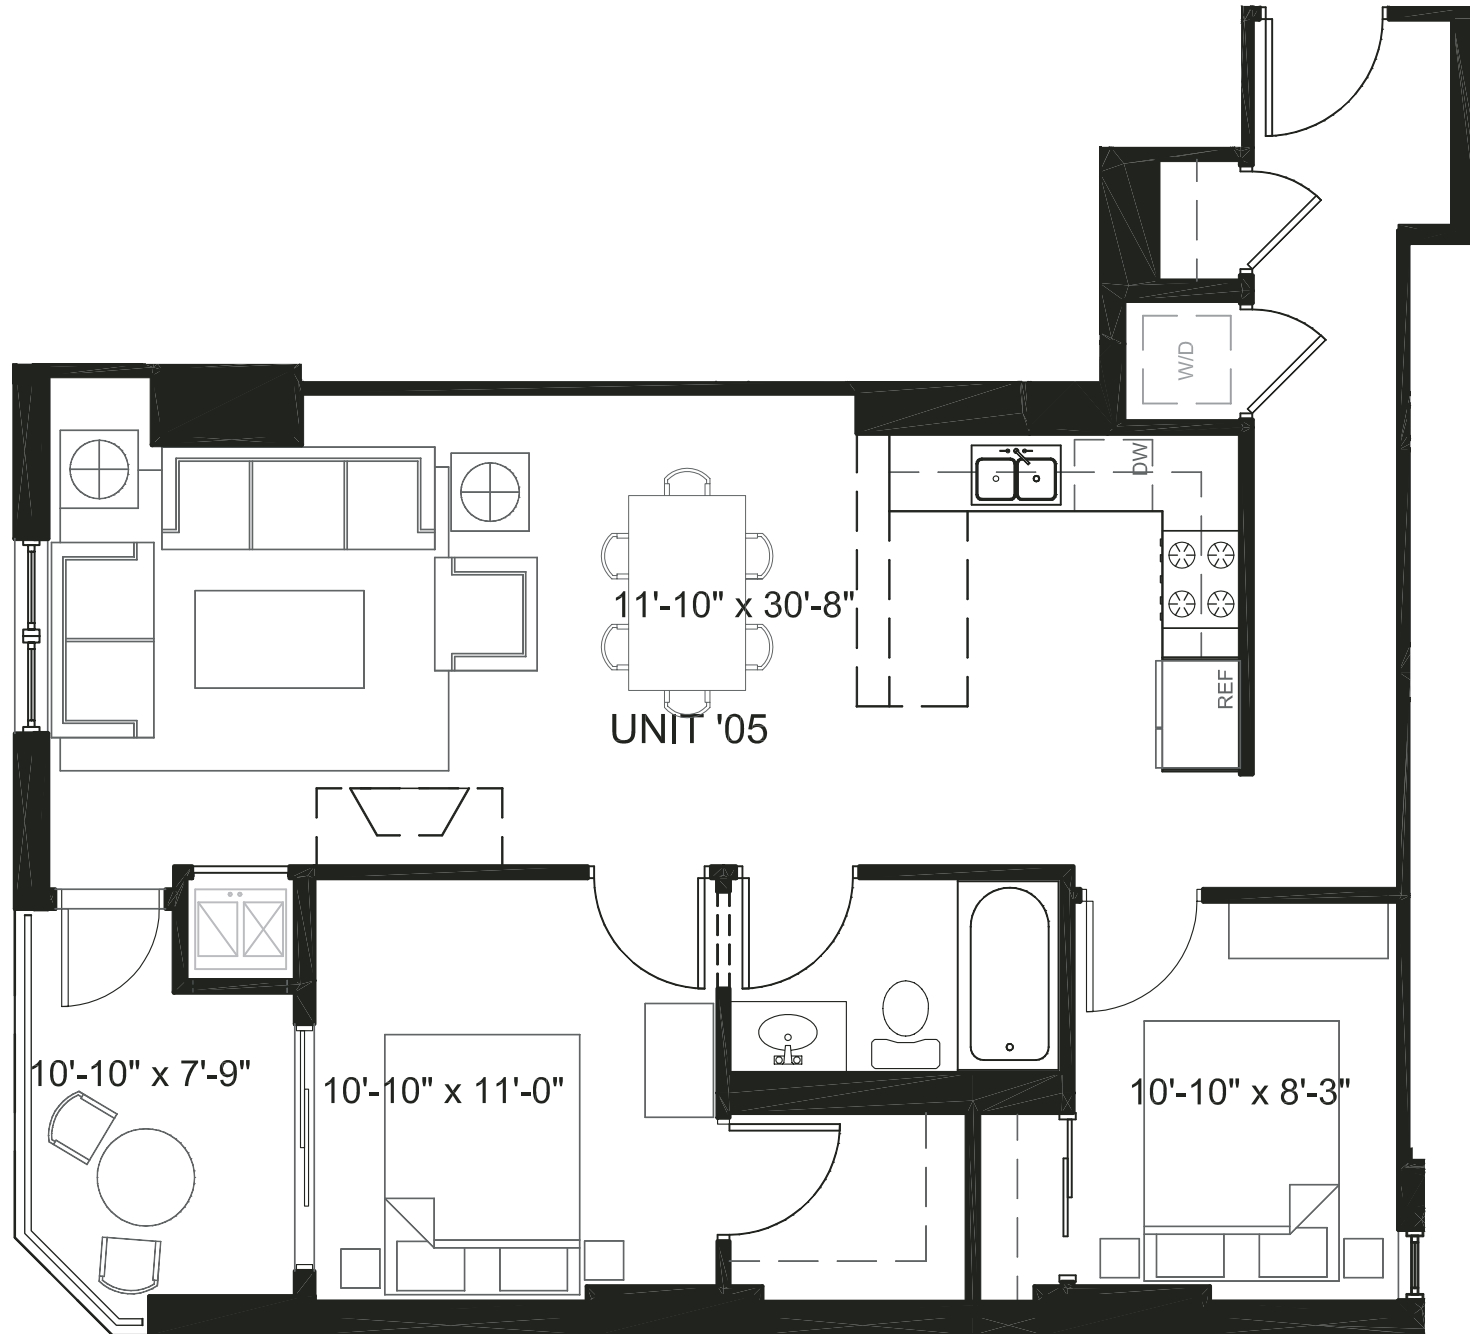

UNIT 605, 805, 905, 1005, 1105, 1205, 1405 & 1505

1454 S. MICHIGAN AVE.
www.marqueechicago.com

@properties

Marquee Sales Center:
773-432-0200

DEVELOPED BY
SEDGWICK
PROPERTIES
Development Corporation 

developer licenset579177
Developer reserves the right to change floor plans to accommodate structural and mechanical elements. Prices are subject to change without notice. Plans are artist's renderings. Dimensions are approximate and should not be used as precise measurements in establishing value. All plans and specifications are subject to change and may be revised without notice. Building materials are subject to be changed or substituted at Developers sole discretion and without notice.